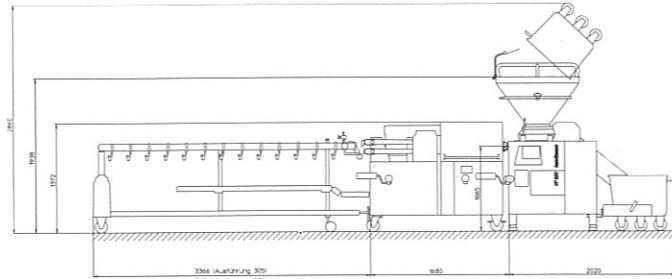

Technical data

AL systems PH 221, PVLH 240, PVLH 241, FPVLH 242, PVLS 141, PVLSH 245

Portioning speed	PH 221 PVLH 240, PVLH 241 FPVLH 242 PVLS 141, PVLSH 245	up to 500 portions per minute up to 2,500 portions per minute up to 3,000 portions per minute up to 1,500 portions per minute
Filling pressure dependent on the VF used	FPVLH 242	up to 72 bar up to 35 bar
Filling capacity	FPVLH 242	up to 3,600 l/h
Calibre range	PH 221 PVLH 240, PVLH 241 FPVLH 242, PVLS 141 PVLSH 245	13 to 55 mm 13 to 50 mm 13 to 34 mm 1,000 mm 1,200 mm
Removable heights can be selected		
Useful nozzle lengths	FPVLH 242	Standard 425 mm for slugs with closed end 395 mm for slugs without closed end reduced nozzles 250 mm with closed end 220 mm without closed end 580 mm reduced nozzle 410 mm and 275 mm
Calibre range	PH 221 PVLH 240, PVLH 241 FPVLH 242, PVLS 141 PVLSH 245	13 to 55 mm 13 to 50 mm 13 to 34 mm
Portion lengths	PH 221, PVLH 240/241 FPVLH 242 PVLS 141, PVLSH 245	25 to 600 mm 30 to 900 mm 30 to 400 mm
Smoke stick lengths	1. Standard version, long 2. Version, extra long	2 smoke sticks up to 1,060 mm long 3 smoke sticks up to 1,000 mm long or 2 smoke sticks up to 1,520 mm long
Linking unit		
Net weight		305 kg
Gross weight		455 kg
Case dimensions		1,860 x 1,100 x 1,750 mm
Length unit		
Net weight		210 kg
Gross weight		380 kg
Case dimensions		1,750 x 1,050 x 1,670 mm
Hanging unit, standard, long		
Net weight		110 kg
Gross weight		200 kg
Case dimensions		1,450 x 710 x 2,050 mm
Case dimensions FPVLH 242		2,280 x 1,250 x 1,950 mm
Hanging unit, extra long optional for every AL line		3,560 x 900 x 1,820 mm
Weight (FPVLH 242 / hanging unit)		1,200 kg / 130 kg