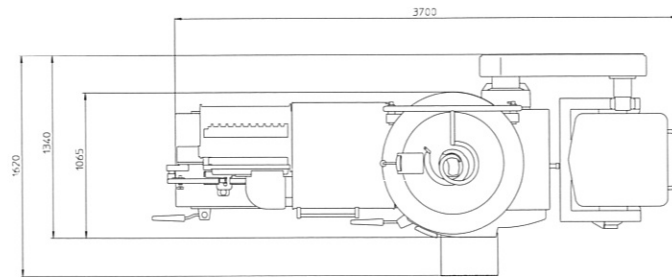

Technical data

AL systems PH 221, PVLH 240, PVLH 241, FPVLH 242, PVLS 141, PVLSH 245

Portioning speed	PH 221 PVLH 240, PVLH 241 FPVLH 242 PVLS 141, PVLSH 245	up to 500 portions per minute up to 2,500 portions per minute up to 3,000 portions per minute up to 1,500 portions per minute
Filling pressure dependent on the VF used	FPVLH 242	up to 72 bar up to 35 bar
Filling capacity	FPVLH 242	up to 3,600 l/h
Calibre range	PH 221 PVLH 240, PVLH 241 FPVLH 242, PVLS 141 PVLSH 245	13 to 55 mm 13 to 50 mm 13 to 34 mm 1,000 mm 1,200 mm
Removable heights can be selected		
Useful nozzle lengths	FPVLH 242	Standard 425 mm for slugs with closed end 395 mm for slugs without closed end reduced nozzles 250 mm with closed end 220 mm without closed end 580 mm reduced nozzle 410 mm and 275 mm
Calibre range	PH 221 PVLH 240, PVLH 241 FPVLH 242, PVLS 141 PVLSH 245	13 to 55 mm 13 to 50 mm 13 to 34 mm
Portion lengths	PH 221, PVLH 240/241 FPVLH 242 PVLS 141, PVLSH 245	25 to 600 mm 30 to 900 mm 30 to 400 mm
Smoke stick lengths	1. Standard version, long 2. Version, extra long	2 smoke sticks up to 1,060 mm long 3 smoke sticks up to 1,000 mm long or 2 smoke sticks up to 1,520 mm long
Linking unit		
Net weight		305 kg
Gross weight		455 kg
Case dimensions		1,860 x 1,100 x 1,750 mm
Length unit		
Net weight		210 kg
Gross weight		380 kg
Case dimensions		1,750 x 1,050 x 1,670 mm
Hanging unit, standard, long		
Net weight		110 kg
Gross weight		200 kg
Case dimensions		1,450 x 710 x 2,050 mm
Case dimensions FPVLH 242		2,280 x 1,250 x 1,950 mm
Hanging unit, extra long optional for every AL line		3,560 x 900 x 1,820 mm
Weight (FPVLH 242 / hanging unit)		1,200 kg / 130 kg