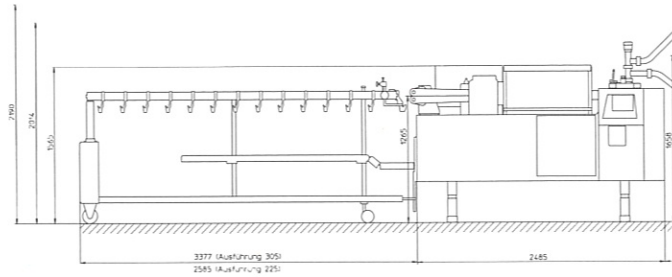

Technical data

AL systems PH 221, PVLH 240, PVLH 241, FPVLH 242, PVLS 141, PVLSH 245

Portioning speed	PH 221 PVLH 240, PVLH 241 FPVLH 242 PVLS 141, PVLSH 245	up to 500 portions per minute up to 2,500 portions per minute up to 3,000 portions per minute up to 1,500 portions per minute
Filling pressure dependent on the VF used	FPVLH 242	up to 72 bar up to 35 bar
Filling capacity	FPVLH 242	up to 3,600 l/h
Calibre range	PH 221 PVLH 240, PVLH 241 FPVLH 242, PVLS 141 PVLSH 245	13 to 55 mm 13 to 50 mm 13 to 34 mm 1,000 mm 1,200 mm
Removable heights can be selected		
Useful nozzle lengths	FPVLH 242	Standard 425 mm for slugs with closed end 395 mm for slugs without closed end reduced nozzles 250 mm with closed end 220 mm without closed end 580 mm reduced nozzle 410 mm and 275 mm
Calibre range	PH 221 PVLH 240, PVLH 241 FPVLH 242, PVLS 141 PVLSH 245	13 to 55 mm 13 to 50 mm 13 to 34 mm
Portion lengths	PH 221, PVLH 240/241 FPVLH 242 PVLS 141, PVLSH 245	25 to 600 mm 30 to 900 mm 30 to 400 mm
Smoke stick lengths	1. Standard version, long 2. Version, extra long	2 smoke sticks up to 1,060 mm long 3 smoke sticks up to 1,000 mm long or 2 smoke sticks up to 1,520 mm long
Linking unit		
Net weight		305 kg
Gross weight		455 kg
Case dimensions		1,860 x 1,100 x 1,750 mm
Length unit		
Net weight		210 kg
Gross weight		380 kg
Case dimensions		1,750 x 1,050 x 1,670 mm
Hanging unit, standard, long		
Net weight		110 kg
Gross weight		200 kg
Case dimensions		1,450 x 710 x 2,050 mm
Case dimensions FPVLH 242		2,280 x 1,250 x 1,950 mm
Hanging unit, extra long optional for every AL line		3,560 x 900 x 1,820 mm
Weight (FPVLH 242 / hanging unit)		1,200 kg / 130 kg