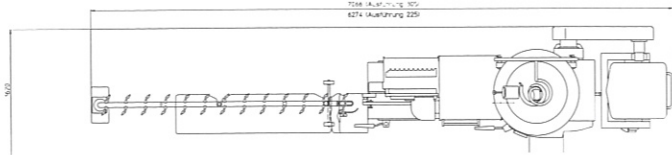

Technical data

AL systems PH 221, PVLH 240, PVLH 241, FPVLH 242, PVLS 141, PVLSH 245

Portioning speed	PH 221 PVLH 240, PVLH 241 FPVLH 242 PVLS 141, PVLSH 245	up to 500 portions per minute up to 2,500 portions per minute up to 3,000 portions per minute up to 1,500 portions per minute
Filling pressure dependent on the VF used	FPVLH 242	up to 72 bar up to 35 bar
Filling capacity	FPVLH 242	up to 3,600 l/h
Calibre range	PH 221 PVLH 240, PVLH 241 FPVLH 242, PVLS 141 PVLSH 245	13 to 55 mm 13 to 50 mm 13 to 34 mm 1,000 mm 1,200 mm
Removable heights can be selected		
Useful nozzle lengths	FPVLH 242	Standard 425 mm for slugs with closed end 395 mm for slugs without closed end reduced nozzles 250 mm with closed end 220 mm without closed end 580 mm reduced nozzle 410 mm and 275 mm
Calibre range	PH 221 PVLH 240, PVLH 241 FPVLH 242, PVLS 141 PVLSH 245	13 to 55 mm 13 to 50 mm 13 to 34 mm
Portion lengths	PH 221, PVLH 240/241 FPVLH 242 PVLS 141, PVLSH 245	25 to 600 mm 30 to 900 mm 30 to 400 mm
Smoke stick lengths	1. Standard version, long 2. Version, extra long	2 smoke sticks up to 1,060 mm long 3 smoke sticks up to 1,000 mm long or 2 smoke sticks up to 1,520 mm long
Linking unit		
Net weight		305 kg
Gross weight		455 kg
Case dimensions		1,860 x 1,100 x 1,750 mm
Length unit		
Net weight		210 kg
Gross weight		380 kg
Case dimensions		1,750 x 1,050 x 1,670 mm
Hanging unit, standard, long		
Net weight		110 kg
Gross weight		200 kg
Case dimensions		1,450 x 710 x 2,050 mm
Case dimensions FPVLH 242		2,280 x 1,250 x 1,950 mm
Hanging unit, extra long optional for every AL line		3,560 x 900 x 1,820 mm
Weight (FPVLH 242 / hanging unit)		1,200 kg / 130 kg