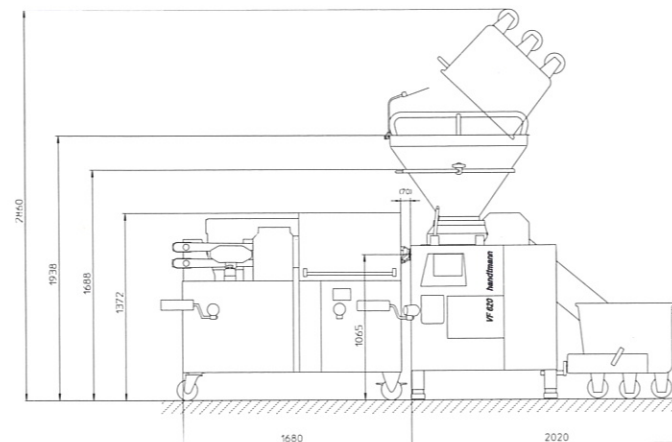

Technical data

AL systems PH 221, PVLH 240, PVLH 241, FPVLH 242, PVLS 141, PVLSH 245

Portioning speed	PH 221 PVLH 240, PVLH 241 FPVLH 242 PVLS 141, PVLSH 245	up to 500 portions per minute up to 2,500 portions per minute up to 3,000 portions per minute up to 1,500 portions per minute
Filling pressure dependent on the VF used	FPVLH 242	up to 72 bar up to 35 bar
Filling capacity	FPVLH 242	up to 3,600 l/h
Calibre range	PH 221 PVLH 240, PVLH 241 FPVLH 242, PVLS 141 PVLSH 245	13 to 55 mm 13 to 50 mm 13 to 34 mm 1,000 mm 1,200 mm
Removable heights can be selected		
Useful nozzle lengths	FPVLH 242	Standard 425 mm for slugs with closed end 395 mm for slugs without closed end reduced nozzles 250 mm with closed end 220 mm without closed end 580 mm reduced nozzle 410 mm and 275 mm
Calibre range	PH 221 PVLH 240, PVLH 241 FPVLH 242, PVLS 141 PVLSH 245	13 to 55 mm 13 to 50 mm 13 to 34 mm
Portion lengths	PH 221, PVLH 240/241 FPVLH 242 PVLS 141, PVLSH 245	25 to 600 mm 30 to 900 mm 30 to 400 mm
Smoke stick lengths	1. Standard version, long 2. Version, extra long	2 smoke sticks up to 1,060 mm long 3 smoke sticks up to 1,000 mm long or 2 smoke sticks up to 1,520 mm long
Linking unit		
Net weight		305 kg
Gross weight		455 kg
Case dimensions		1,860 x 1,100 x 1,750 mm
Length unit		
Net weight		210 kg
Gross weight		380 kg
Case dimensions		1,750 x 1,050 x 1,670 mm
Hanging unit, standard, long		
Net weight		110 kg
Gross weight		200 kg
Case dimensions		1,450 x 710 x 2,050 mm
Case dimensions FPVLH 242		2,280 x 1,250 x 1,950 mm
Hanging unit, extra long optional for every AL line		3,560 x 900 x 1,820 mm
Weight (FPVLH 242 / hanging unit)		1,200 kg / 130 kg